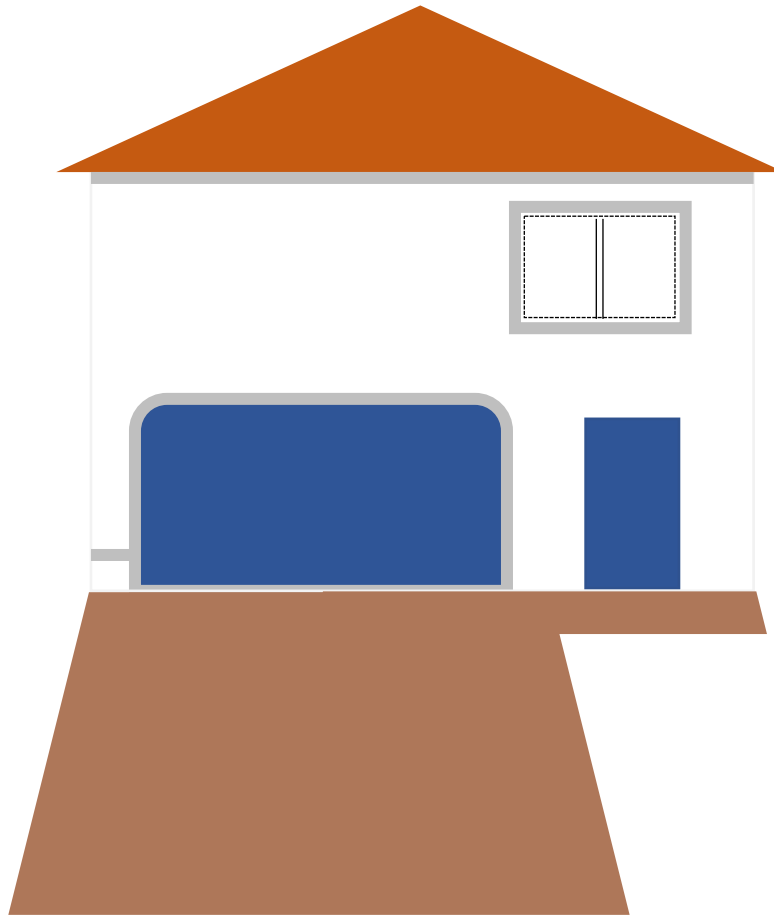

Color Scheme

Roof Tile: Red

Body: Sherwin Williams Resilience Exterior Acrylic Latex K43W51 Extra White Satin

Trim: Sherwin Williams Resilience Exterior Acrylic Latex 6233 Samovar Silver Satin

Upper Fascia: Sherwin Williams Resilience Exterior 6233 Samovar Silver Satin

Doors: Sherwin Williams Acrylic 9142 Moscow Midnight Semi-Gloss

Window Frames: White

Driveway/Sidewalk: Sherwin Williams Concrete Stain HC167 Terra Cotta

K43W51
Extra White Satin
Exterior

SW 9142
Moscow Midnight
Interior / Exterior